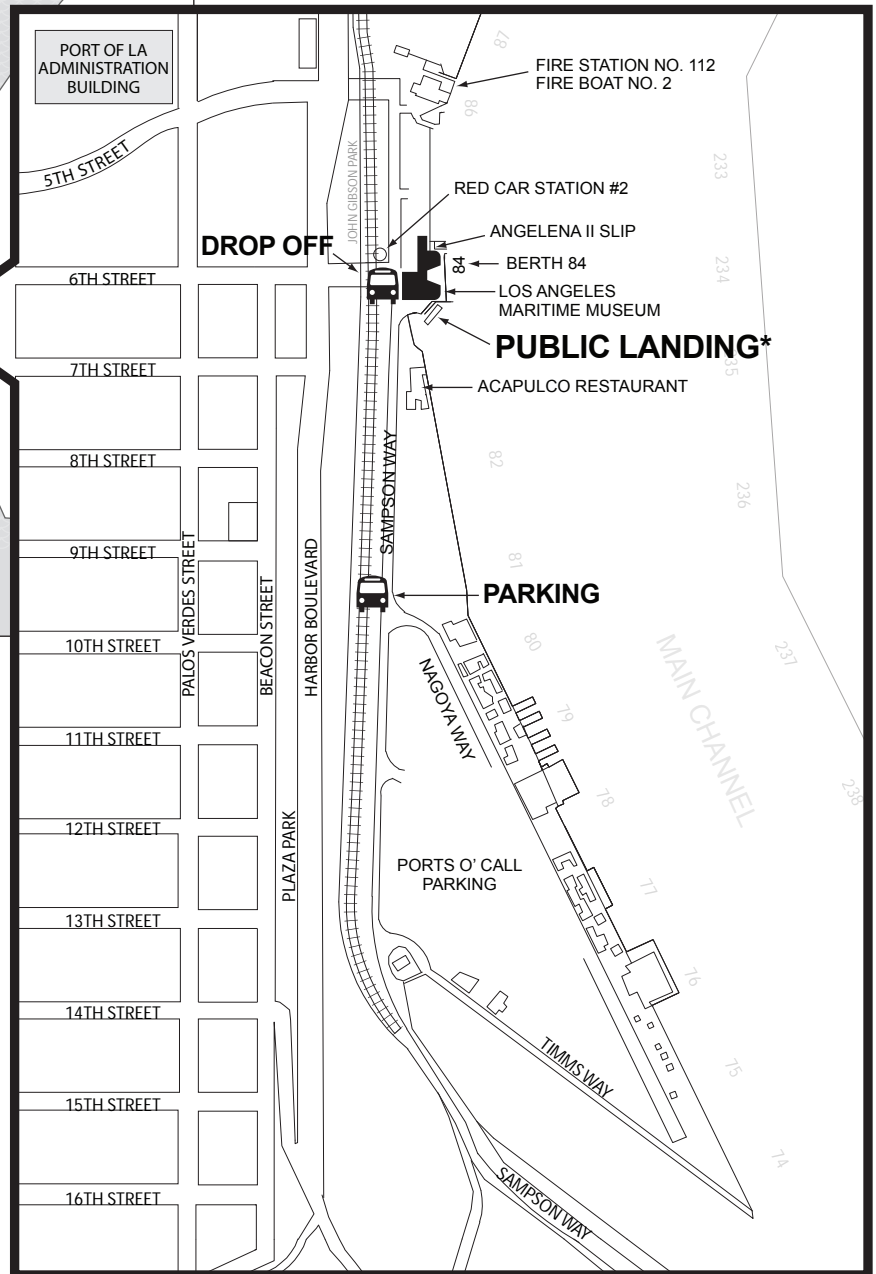

School Boat Tour Program*

*School Boat Tours depart from the Public Landing. Please arrive 15 minutes prior to your scheduled tour. Bus drop-off can take place in front of the Los Angeles Maritime Museum. Buses must then park in the parking lot at Sampson and Nagoya Ways. For further information, call 310-732-3960 or 310-732-3508.